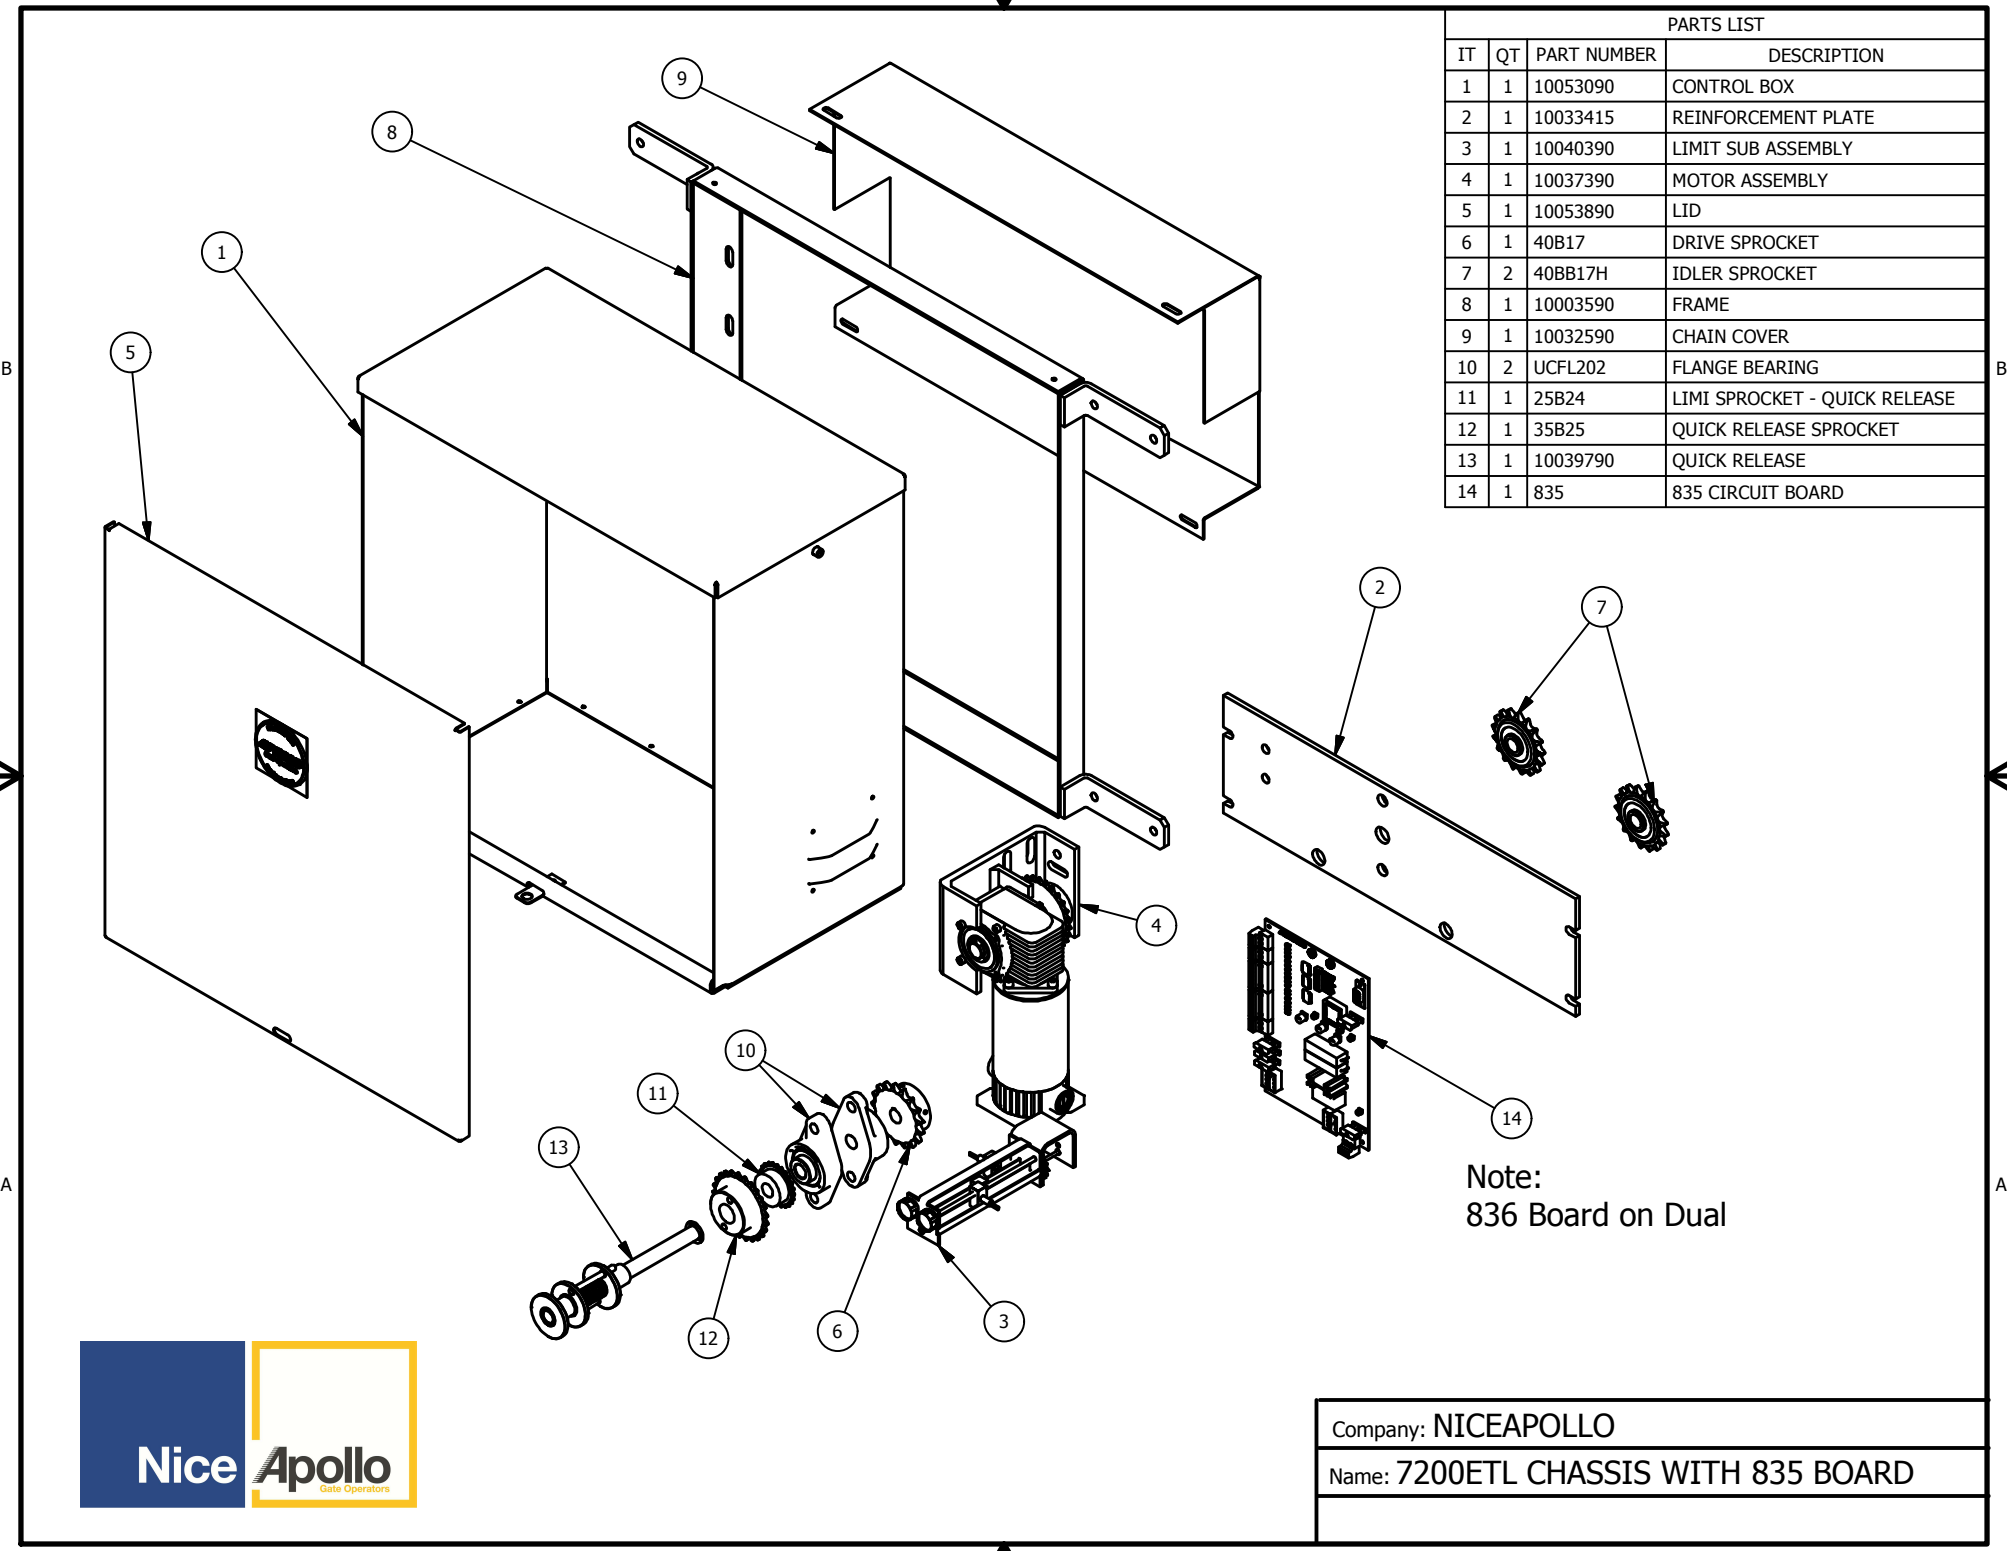

2

1

PARTS LIST			
IT	QT	PART NUMBER	DESCRIPTION
1	1	10053090	CONTROL BOX
2	1	10033415	REINFORCEMENT PLATE
3	1	10040390	LIMIT SUB ASSEMBLY
4	1	10037390	MOTOR ASSEMBLY
5	1	10053890	LID
6	1	40B17	DRIVE SPROCKET
7	2	40BB17H	IDLER SPROCKET
8	1	10003590	FRAME
9	1	10032590	CHAIN COVER
10	2	UCFL202	FLANGE BEARING
11	1	25B24	LIMI SPROCKET - QUICK RELEASE
12	1	35B25	QUICK RELEASE SPROCKET
13	1	10039790	QUICK RELEASE
14	1	835	835 CIRCUIT BOARD

B

B

Note:
836 Board on Dual

Company: NICEAPOLLO
Name: 7200ETL CHASSIS WITH 835 BOARD

2

1