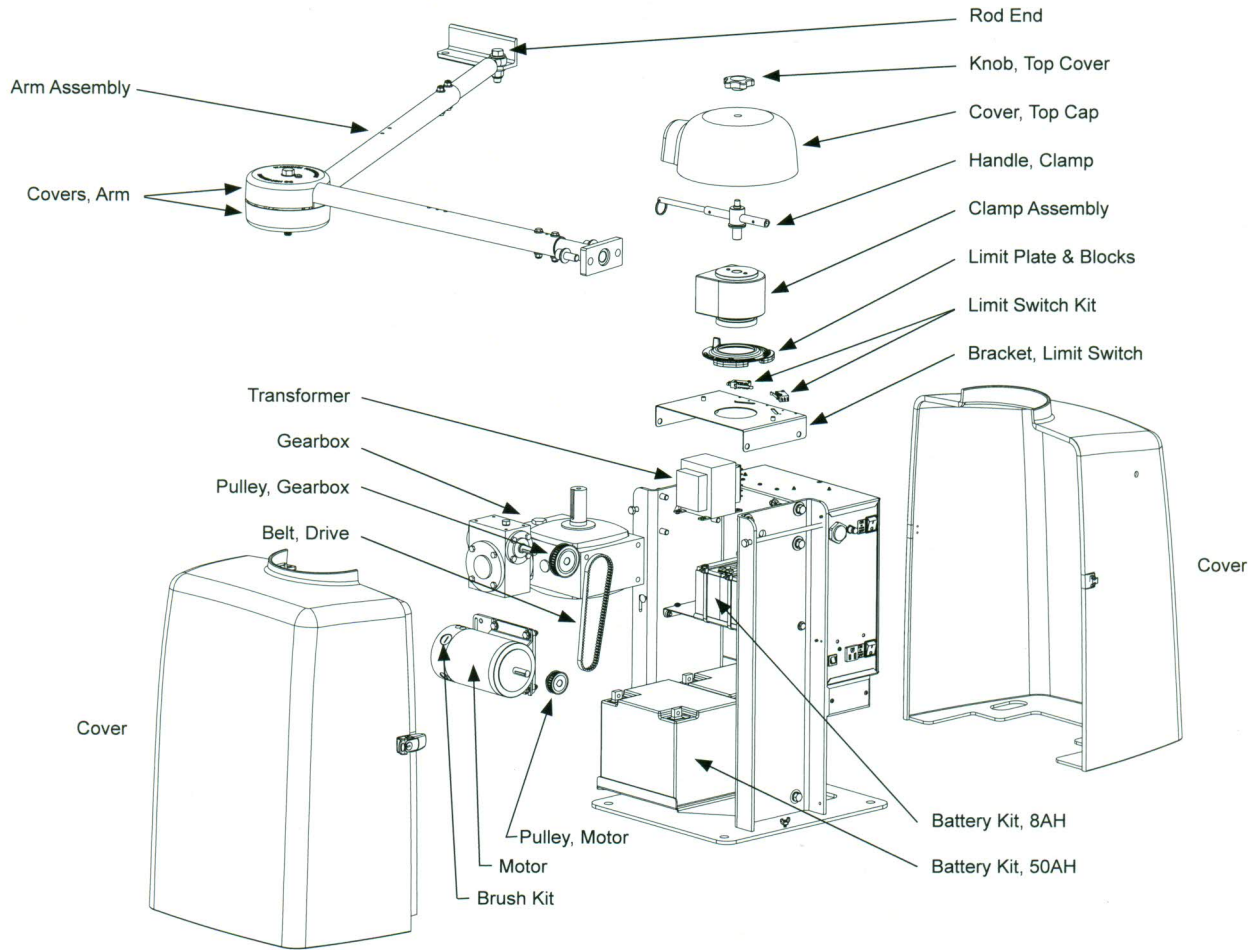

Chassis, Mechanical & Electrical

Chassis, Mechanical & Electrical

<i>Part Name</i>	<i>Part Number</i>	<i>SwingSmart Models</i>
Arm Assembly, Articulating	MX002011	all
Arm Assembly, Universal	MX002639	all
Battery Kit, 50AH, Replacement	MX002013	all
Battery Kit, 8AH, Replacement	MX002008	all
Belt, Drive, SwingSmart	MX001744	all
Board, Power Supply, 115/230VAC	MX001766	all
Board, Smart DC Controller	MX003037-0	all
Bracket, Limit Switch, SwingSmart	MX001658	all
Brush Kit, 24VDC Motor	MX001920	all
Buzzer, Piezo	MX001036	all
Circuit Breaker, 15 Amp	MX001760	Solar only
Circuit Breaker, 3 Amp	MX001762	AC only
Clamp Assembly, Taper, SwingSmart	MX001743	all
Cover, 3-Piece, SwingSmart	MX001926	all
Cover, Top Cap	MX001746	all
Covers, Arm Pinch Protection	MX001815	all
Detector, Vehicle, HY-5A	MX000041	all
Gearbox, Double Reduction, SwingSmart	MX002005	all
Handle, Clamp, Replacement Kit	MX001933	all
Knob, Top Cover	MX001703	all
Limit Plate & Blocks Assembly, SwingSmart	MX001745	all
Limit Switch Kit, SwingSmart	MX002006	all
Motor, Electric, 24VDC	MX001395	all
Pulley, Gearbox, 36T	MX001404	all
Pulley, Motor	MX001403	all
Reset Switch, Internal	MX002124	all
Rod End, Ball Joint, Male	MX001695	all
Switch, On/Off	MX001761	all
Transformer, 115/230VAC	MX002798	AC only