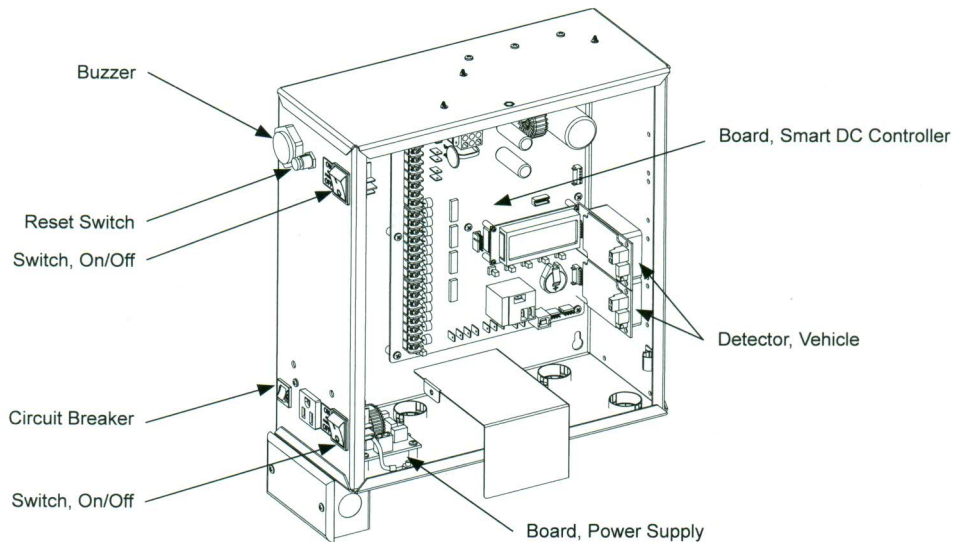

Chassis, Mechanical & Electrical

Chassis, Mechanical & Electrical

<i>Part Name</i>	<i>Part Number</i>	<i>SwingSmart Models</i>
Arm Assembly, Articulating	MX002011	all
Arm Assembly, Universal	MX002639	all
Battery Kit, 50AH, Replacement	MX002013	all
Battery Kit, 8AH, Replacement	MX002008	all
Belt, Drive, SwingSmart	MX001744	all
Board, Power Supply, 115/230VAC	MX001766	all
Board, Smart DC Controller	MX003037-0	all
Bracket, Limit Switch, SwingSmart	MX001658	all
Brush Kit, 24VDC Motor	MX001920	all
Buzzer, Piezo	MX001036	all
Circuit Breaker, 15 Amp	MX001760	Solar only
Circuit Breaker, 3 Amp	MX001762	AC only
Clamp Assembly, Taper, SwingSmart	MX001743	all
Cover, 3-Piece, SwingSmart	MX001926	all
Cover, Top Cap	MX001746	all
Covers, Arm Pinch Protection	MX001815	all
Detector, Vehicle, HY-5A	MX000041	all
Gearbox, Double Reduction, SwingSmart	MX002005	all
Handle, Clamp, Replacement Kit	MX001933	all
Knob, Top Cover	MX001703	all
Limit Plate & Blocks Assembly, SwingSmart	MX001745	all
Limit Switch Kit, SwingSmart	MX002006	all
Motor, Electric, 24VDC	MX001395	all
Pulley, Gearbox, 36T	MX001404	all
Pulley, Motor	MX001403	all
Reset Switch, Internal	MX002124	all
Rod End, Ball Joint, Male	MX001695	all
Switch, On/Off	MX001761	all
Transformer, 115/230VAC	MX002798	AC only